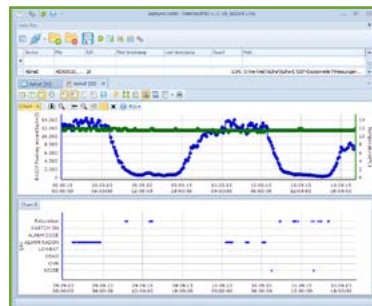

Easy data analysis

DataVIEW Software

The user-friendly software for AlphaE data analysis!
PRO version available with additional features for professional applications.